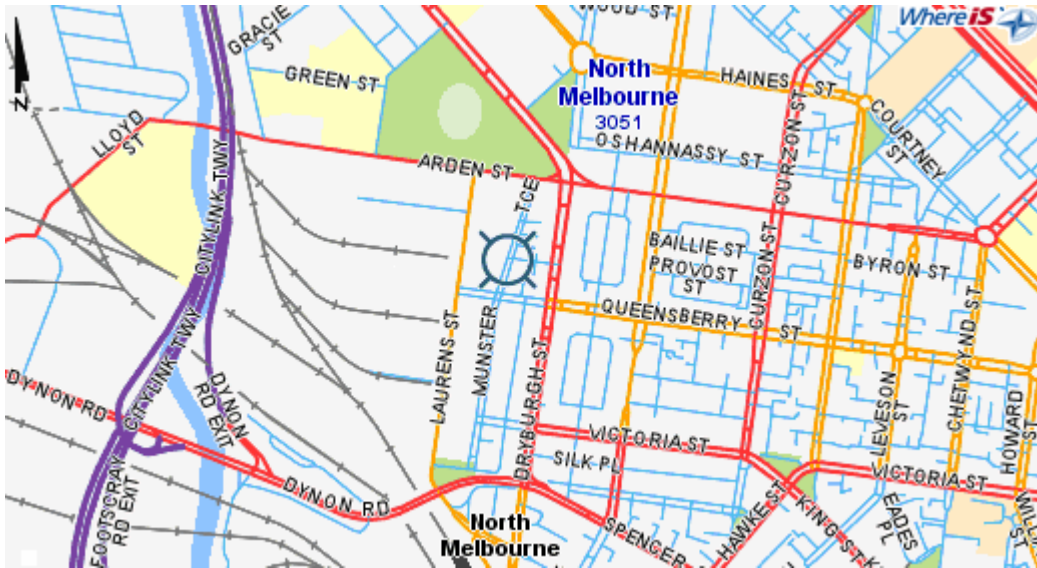

We are located at **68 Munster Terrace, North Melbourne**

How to find us:

By Car: Melways Reference Number **2A, E9**
Free on-street parking out the front

By Tram: Take **tram number 57 to stop 14** (Cnr. Queensberry & Abbotsford St.) Continue walking down Queensberry St, cross over Dryburgh St (the OZ Hotel will be on your right), take your next right onto Munster Tce. We are on the right hand side of the road.

By Train: From North Melbourne Station, walk towards Laurens St. Continue along Laurens St, then turn right onto Millers St. Turn left onto Anderson St, cross over Victoria St onto Munster Tce. We are on the right hand side of the road.